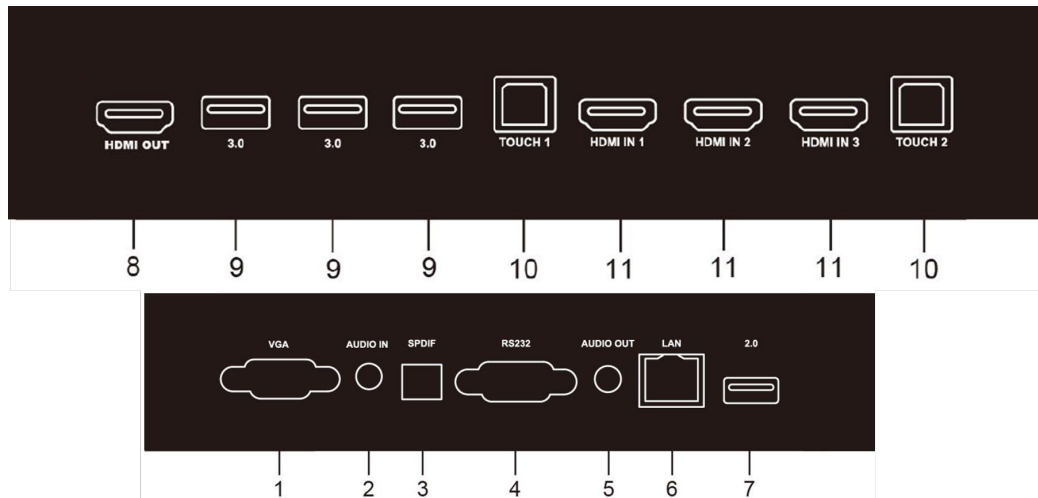

- ProColor3 Interactive Flat Panel
- OKTOPUS Basics
- OKTOPUS GamesZones
- OKTOPUS Blend
- MimioStudio Basics
- MimioConnect

Drawings

Connections

Number	Items	Function description
1	VGA	External computer image input
2	AUDIO IN	External computer audio input
3	SPDIF	Carry multichannel sound via optical signals.
4	RS232	Serial interface, used for mutual transfer of data between devices
5	AUDIO OUT	Audio output to the external speaker
6	LAN	Connect RJ45 terminals
7	2.0	USB 2.0, connect USB devices such as mobile hard disk, U disk, USB keyboard and mouse, USB drives, etc.
8	HDMI OUT	Connect to the devices with HDMI input function
9	3.0	USB 3.0, connect USB devices such as mobile hard disk, U disk, USB keyboard and mouse, USB drives, etc.
10	TOUCH	Touch signal output to the external computer
11	HDMI IN	High-definition multimedia interface signal input, connect to devices with HDMI output interface (personal computer with HDMI output, set-top box, or another video device)
12	AC IN	AC power input, connect AC power supply
13	AC SWITCH	To open or shut down AC power supply. "I" means power on, "O" means power off

Please note: ProColor Series 3 flat panels can only be used horizontally in a table top for 90 minutes before needing to be returned to a vertical position. They must remain in a vertical position for a minimum of 30 minutes before they can put into a tilted configuration again.