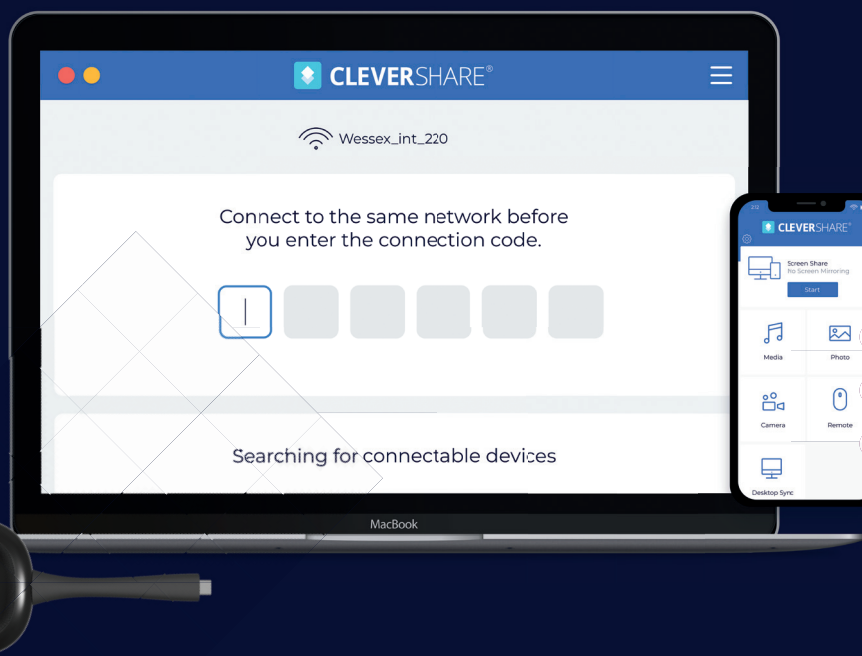

CLEVERTOUCH®
by Boxlight®

Wireless Conferencing. Your Meeting, Your Way.

From brainstorming sessions to design reviews, you can now share your screen and let everyone participate in real-time. Prepare to unleash your creativity and watch your collaborations soar!

Hardware Virtualization: How does it work?

Start the meeting
from your laptop

Connect to
CleverShare with
one-tap

Connect automatically
to room devices
(Interactive or commercial displays,
soundbars, cameras, microphones,
speakers and more)

Key Features

Tech agnostic

Use the App, Dongle or Hub

Built-in security

One-tap to connect

Connect up to 50 devices

Presenter Controls available

Compatible with laptops, Chromebooks, phones and tablets

Touch-back for bi-directional mirroring

Show 9 screens simultaneously

Suitable for iOS, Android, Windows and Mac

Connect Natively via Chromecast or AirPlay

Hardware Virtualization via USB-C

Whether you prefer in-person, remote, or a combination of both, Clevershare empowers you to conduct meetings according to your preference. A staggering 62% of Enterprise users utilize over 3 Unified Communication platforms. With Clevershare, you gain the ability to effortlessly initiate a meeting on any of these UC platforms while seamlessly connecting to the display, audio, and visual equipment in the room. This ensures a smooth and hassle-free experience when entering the meeting room, regardless of your chosen UC platform.