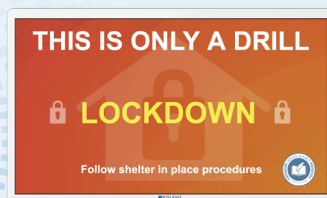

Classroom and Campus Notifications