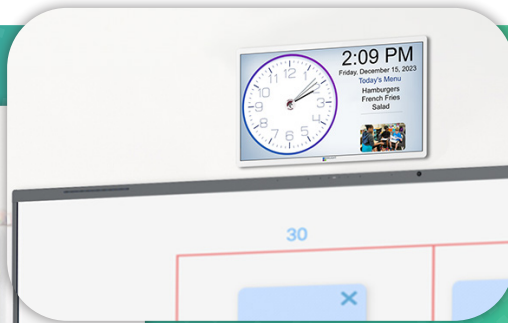

TimeSign

All-in-one
Classroom
Digital Signage
Solution

TimeSign is more than just a customizable classroom clock; it's a complete digital signage solution. It keeps teachers and students informed with scheduled or on-demand visual notifications using CleverLive, the digital signage service from Boxlight.

TimeSign functions perfectly as a standalone clock and signage solution. However, it excels when integrated with FrontRow Conductor, ATTENTION!, and FrontRow Audio systems, delivering synchronized audio and video to every classroom during important announcements and alerts. TimeSign is the ideal solution for effectively communicating vital information within your school community.

Key Features

- Choose your own clock designs including analog and digital clocks
- Personalize with your school colors and logo
- Display information about school lunch menu
- Easy to update designs and information using CleverLive interface
- Tough tempered glass for school environments

Classroom and Campus Notifications

Customizable Clock Designs

Specifications

Display Size	546.1mm / 21.5in
Dimensions (LxWxD)	512.8 x 308.9 x 33.5 mm / 20.2 x 12.2 x 1.3 in
Resolution	1920x1080
Glass Surface	Impact Resistant Tempered Glass. 10-point capacitive touch.
Brightness	400 NIT - Brightest Clock Sign in its class!
View Angle	85/85/85/85(L/R/U/D)
Contrast Ratio	800:1
Aspect Ratio	16:9
System Memory	4GB
Flash Memory	64G
Platform	Android 11
Communication	Wi-Fi 802.11a/b/g/n/ac Bluetooth 4.2 Wired RJ45 100/1000
Vesa Mount	100m x 100m
Speaker	2x3w
Power Input	12v/3A
Power	PoE+, 802.3AT @ 80% Brightness, PoE++, 802.3bt @ 100% Brightness, 120V Power Supply (included), or FrontRow PowerLine (sold separately) up to 100ft to any outlet in the room
Wall Mount Plate	Included
Inputs & Outputs	USB In, HDMI Out