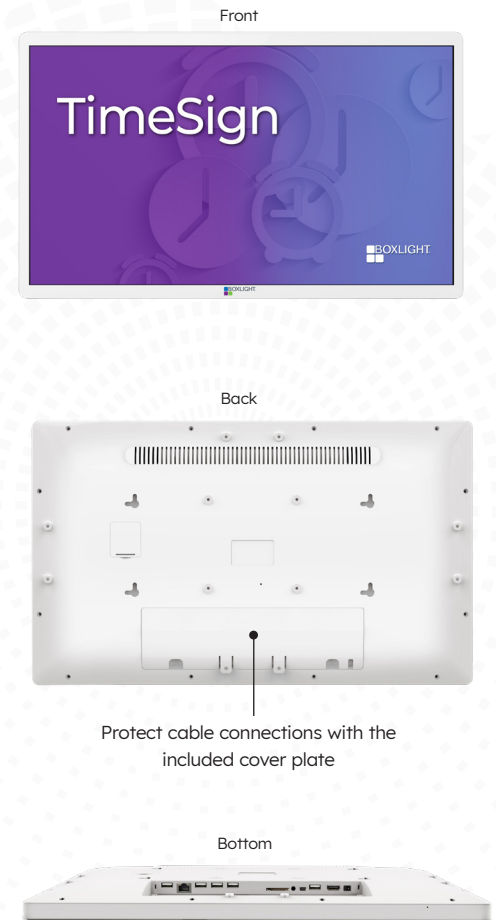

TimeSign

All-in-one
Classroom
Digital Signage
Solution

TimeSign is more than just a customizable classroom clock; it's a complete digital signage solution. It keeps teachers and students informed with scheduled or on-demand visual notifications using CleverLive, the digital signage service from Boxlight.

TimeSign functions perfectly as a standalone clock and signage solution. However, it excels when integrated with FrontRow Conductor, ATTENTION!, and FrontRow Audio systems, delivering synchronized audio and video to every classroom during important announcements and alerts. TimeSign is the ideal solution for effectively communicating vital information within your school community.

Key Features

- Communicate critical emergency notifications
- Choose your own clock designs including analog and digital clocks
- Personalize with your school colors and logo
- Display information about school lunch menu
- Easy to update designs and information using CleverLive interface
- Tough tempered glass for school environments

Classroom and Campus Notifications

Customizable Clock Designs

Specifications

Display Size	546.1mm / 21.5in
Dimensions (LxWxD)	512.8 x 308.9 x 33.5 mm / 20.2 x 12.2 x 1.3 in
Resolution	1920x1080
Glass Surface	Impact Resistant Tempered Glass. 10-point capacitive touch.
Brightness	400 NIT - Brightest Clock Sign in its class!
View Angle	85°/85°/85°/85° (L/R/U/D)
Contrast Ratio	800:1
Aspect Ratio	16:9
System Memory	4GB
Flash Memory	64G
Platform	Android 11
Communication	Wi-Fi 802.11a/b/g/n/ac Bluetooth 4.2 Wired RJ45 100/1000
VESA Mount	100m x 100m
Speaker	2x3w
Power Input	12v/3A
Power	PoE+, 802.3AT @ 80% Brightness, PoE++, 802.3bt @ 100% Brightness, 120V Power Supply (included), or FrontRow PowerLine (sold separately) up to 100ft to any outlet in the room
Wall Mount Plate	Included
Inputs & Outputs	USB In, HDMI Out