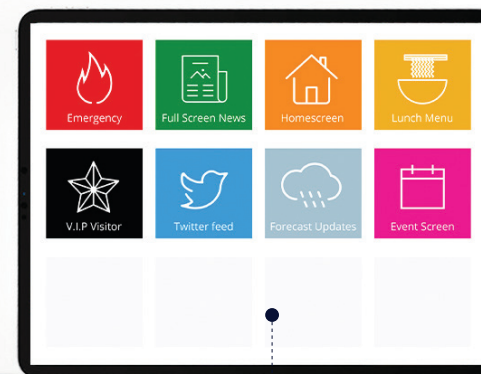

Stay connected

Keep everybody informed with a touch of a button. Send alerts, messages and announcements to everyone in the building.

One-touch triggers